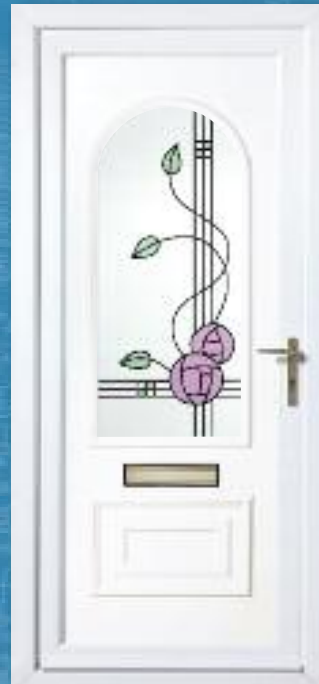

Norman (Inverted) - Pacific ■

Beverley

Beverley 1 - Cygnus ■

All panels available as inverted. All panels available in Euro size.
* See page 21 for glass color options

Rennie Mackintosh

Beverley 1 - Arched Georgian ■