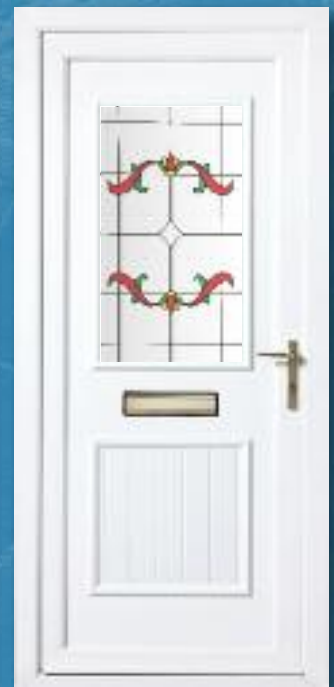

Fife - Charleston ■